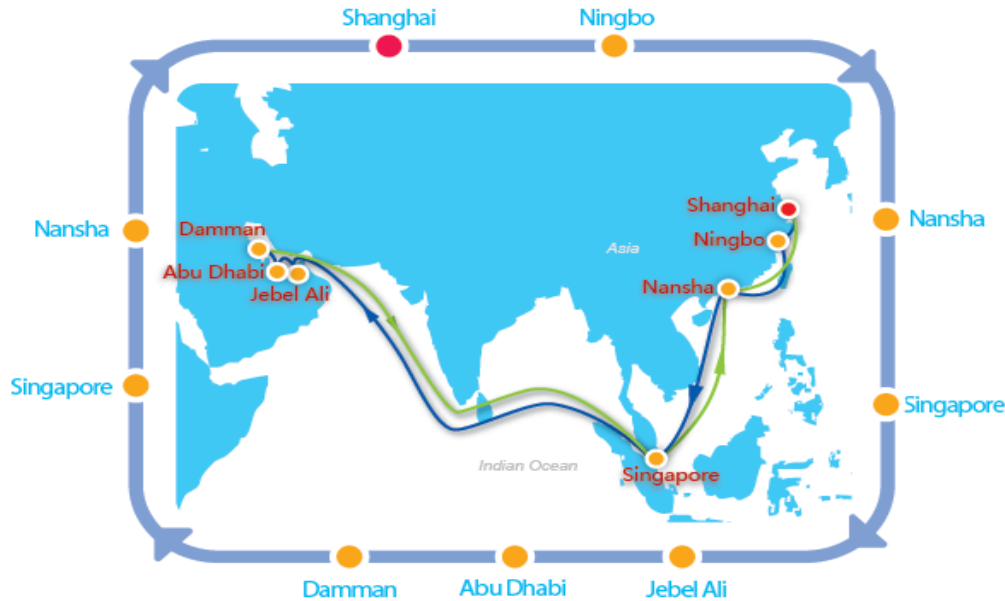

Port Rotation:

Port	Terminal	ETA	Time	ETD	Time
SHANGHAI	WGQ5	Fri	0	Sat	1
NINGBO	Yuan Dong	Sat	1	Sun	2
NANSHA	GOCT	Wed	5	Wed	5
SINGAPORE	PSA	Sun	9	Mon	10
JEBEL ALI	DPW T3	Tue	18	Thu	20
ABU DHABI	Khalifa	Fri	21	Sat	22
DAMMAM	SGP	Sat	22	Tue	25
SINGAPORE	PSA	Thu	34	Fri	35
NANSHA	GOCT	Mon	38	Tue	39
SHANGHAI	WGQ5	Fri	42		

HIGHLIGHTS

- Direct service from Central China and Nansha to Jebel Ali, Abu Dhabi and Dammam
- Direct service from Abu Dhabi in Eastbound trade
- Connection to Gulf ports via Jebel Ali

Transit Time:

West Bound			
POL / POD	Jebel Ali	Abu Dhabi	Dammam
Shanghai	17	20	21
Ningbo	16	19	20
Nansha	13	16	17
Singapore	8	11	12

East Bound			
POL / POD	Singapore	Nansha	Shanghai
Jebel Ali	14	18	22
Abu Dhabi	12	16	20
Dammam	9	13	17